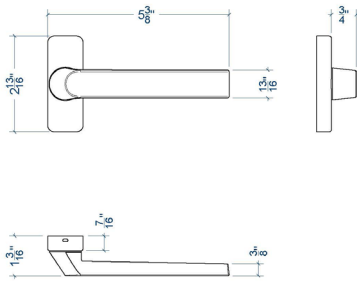

B. REDUCED HANDLE

0616332

0616339

C. COVER PLATE

Also available with lock (ref. CC)

0616343

ACCESSORIES

D. CYLINDER COVER