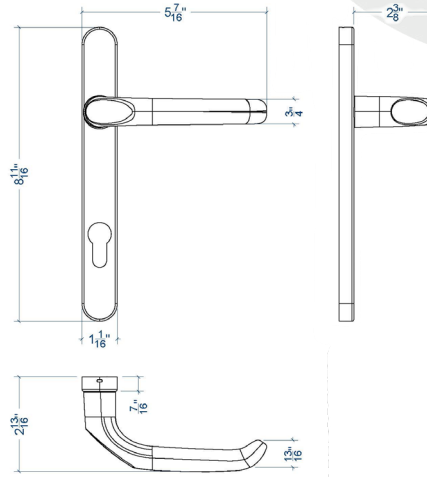

A. STANDARD & SECURITY HANDLE

Also available with a short cover plate (ref. AA)

0617132

0617130

B. REDUCED & SECURITY HANDLE

0617133

Also available with a short cover plate (ref. BB)

0617134