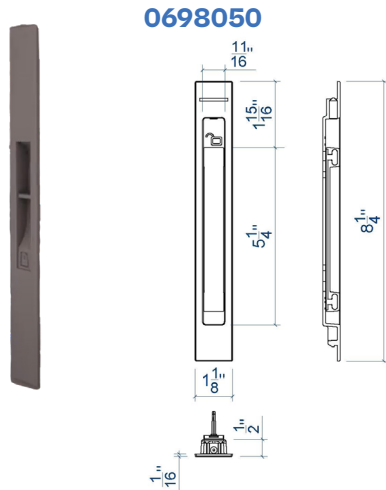

4.1. DOORS

A. DOORPULL HOOK

1657555

11 3/4" -
13' 1 1/2"

B. DOORPULL ROUND

11 3/4" -
2' 1 5/8"

C. DOORPULL SQUARE + PLUS

1617500

1617501

7' 8 1/2" -
9' 1/4"
10' 2"

D. DOORPULL FIN

4087555

8' 2 3/8" -
10' 2"

	A	B	C	D
	165.7555.XX 408.7550.XX	061.7500.XX 061.7512.XX 061.7502.XX 061.7514.XX 061.7504.XX 061.7514.XX 061.7506.XX 061.7516.XX 061.7508.XX 061.7518.XX 061.7510.XX	161.7500.XX 161.7501.XX 161.7502.XX	408.7555.XX 408.7556.XX
	✓	✓	✓	✓
	✓	✓	✓	✓

4.2. SLIDING DOORS

A. SLIMPATIO 68 LOCKING CUP HANDLE

	A	B	C	D
	069.8050.XX	062.7775.XX 062.7777.XX	106.1340.XX 106.1350.XX	062.7812.XX
	✓	✓	✓	✓
	✓	✓	✓	✓

B. DOORPULL HI-FINITY

C. DOORPULL HI-FINITY FIN

D. CONCEALED HANDLE