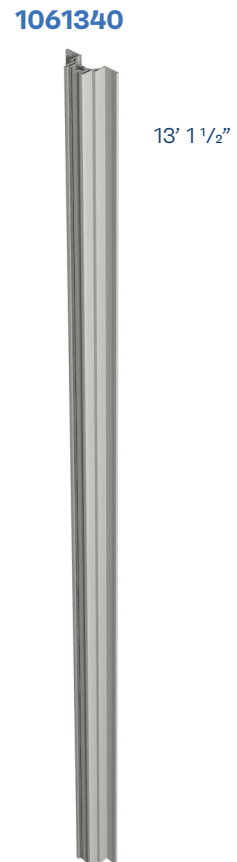

1617100

1617469, 1617100

Also available with a long cover plate (ref. AA)

B. COMFORT HANDLE

1617469, 1617100

Also available with a long cover plate (ref. BB)

1617469, 1617100

	A	AA	AA	B	BB	BB	C*	C*	D
	161.7125.- 161.7124.PC 161.7100.PC	161.7469.PC 161.7100.PC	161.7470.PC 161.7100.PC	161.7125.- 161.7124.PC 161.7110.PC	161.7469.PC 161.7110.PC	161.7470.PC 161.7110.PC	161.7363.PC	161.7364.PC	061.7148.PC
	✓	✓		✓	✓		✓	✓	✓
	✓		✓	✓		✓	✓	✓	✓

0616365

B. CUP HANDLE

0698446

C. RECESSED HANDLE

0616369

	A	B	C
	061.6365.XX 061.6366.XX 061.6367.XX 061.6368.XX	069.8446.XX	061.6369.XX
	✓	✓	
	✓	✓	

3. HORIZON

EXCLUSIVE AND ELEGANT DESIGN

4.1. DOORS

A. DOORPULL HOOK

1657555

11 3/4" -
13' 1 1/2"

B. DOORPULL ROUND

11 3/4" -
2' 1 5/8"

C. DOORPULL SQUARE + PLUS

1617500

4.2. SLIDING DOORS

A. SLIMPATIO 68 LOCKING CUP HANDLE

	A	B	C	D
	069.8050.XX	062.7775.XX 062.7777.XX	106.1340.XX 106.1350.XX	062.7812.XX
	✓	✓	✓	✓
	✓	✓	✓	✓

B. DOORPULL HI-FINITY

C. DOORPULL HI-FINITY FIN

D. CONCEALED HANDLE