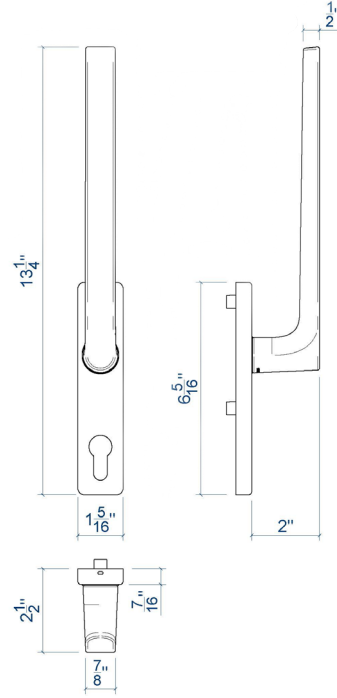

0616356

	E	F	G
	061.6347.XX 061.6348.XX 061.6349.XX 061.6350.XX	061.6351.XX 061.6352.XX 061.6353.XX 061.6354.XX	061.6355.XX 061.6356.XX 061.6357.XX 061.6358.XX
	✓	✓	✓
	✓	✓	✓

2.3. LIFT AND SLIDE DOORS

A. STANDARD HANDLE

0616365

B. CUP HANDLE

0698446

C. RECESSED HANDLE

0616369

	A	B	C
	061.6365.XX 061.6366.XX 061.6367.XX 061.6368.XX	069.8446.XX	061.6369.XX
	✓	✓	
	✓	✓	

3. HORIZON

EXCLUSIVE AND ELEGANT DESIGN