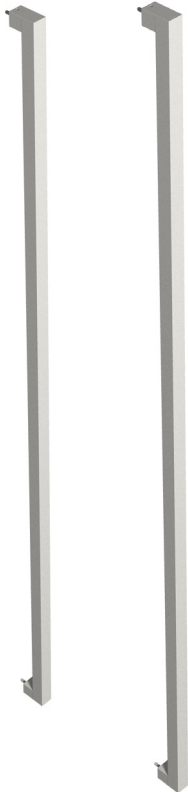

C. DOORPULL SQUARE + PLUS

1617500

1617501

7' 8 1/2" -
9' 1/4"
10' 2"

D. DOORPULL FIN

4087555

8' 2 3/8" -
10' 2"

	A	B	C	D
	165.7555.XX 408.7550.XX	061.7500.XX 061.7512.XX 061.7502.XX 061.7514.XX 061.7504.XX 061.7514.XX 061.7506.XX 061.7516.XX 061.7508.XX 061.7518.XX 061.7510.XX	161.7500.XX 161.7501.XX 161.7502.XX	408.7555.XX 408.7556.XX
	✓	✓	✓	✓
	✓	✓	✓	✓