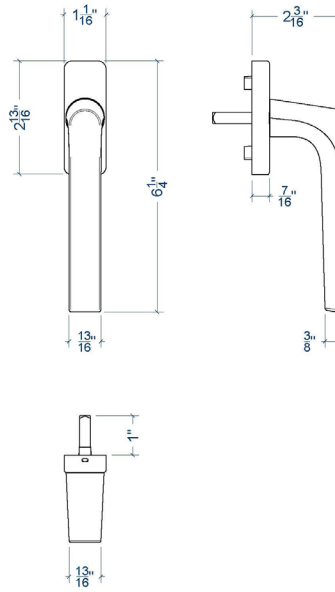

2.1. WINDOWS

A. STANDARD HANDLE

Also available for
CF and outward
opening windows

0606455

	A	B	C
	060.6455.XX	060.6467.PA	060.6450.PA
	✓	✓	✓
	✓	✓	✓

B. REDUCED HANDLE

0606467

C. ROSELESS HANDLE