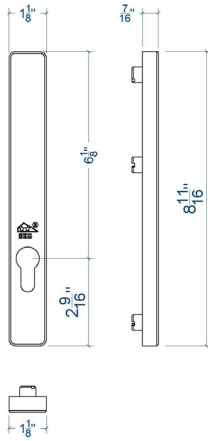

B. REDUCED HANDLE

0616332

0616339

C. COVER PLATE

Also available with lock (ref. CC)

0616343

ACCESSORIES

D. CYLINDER COVER

Separate cylinder cover available for all Touch door handles.

0616334

E. SECURITY HANDLE

0616347

F. REDUCED SECURITY HANDLE

0616352

G. SECURITY COVER PLATE

0616357

0616356

	E	F	G
	061.6347.XX 061.6348.XX 061.6349.XX 061.6350.XX	061.6351.XX 061.6352.XX 061.6353.XX 061.6354.XX	061.6355.XX 061.6356.XX 061.6357.XX 061.6358.XX
	✓	✓	✓
	✓	✓	✓

2.3. LIFT AND SLIDE DOORS

A. STANDARD HANDLE