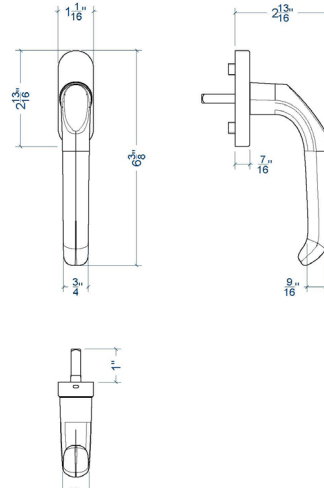

3.1. WINDOWS

A. STANDARD HANDLE

Also available on CF 77 and outward opening windows

0616451

B. ROSELESS HANDLE

0616453

	A	B
	061.6451.XX 060.6543.XX 060.6545.XX 060.6546.XX	061.6453.XX
	✓	✓
	✓	✓

3.2. DOORS