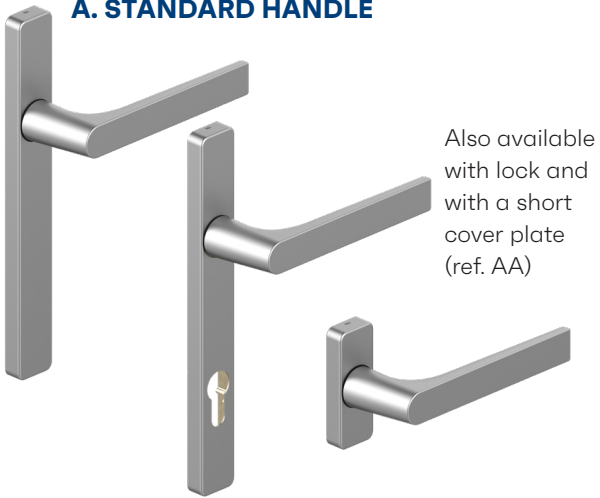

2.2. DOORS

A. STANDARD HANDLE