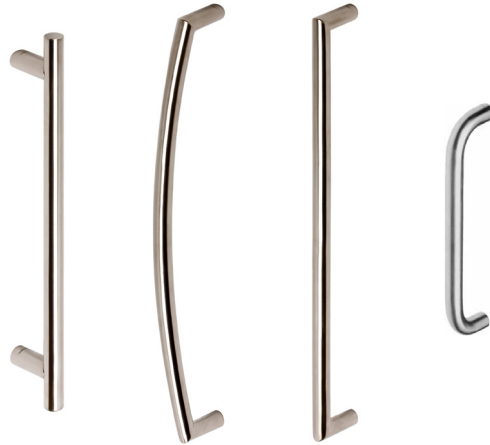

COLORS

AVAILABLE COLORS

The door pulls can either be anodized or powder coated in one of our 400+ RAL-colors. This means our door pulls are available in every finish we have in our product range to complement your entrance doors perfectly. The DoorPull Round is only available in stainless steel

4.1. DOORS

A. DOORPULL HOOK

1657555

11 3/4" -
13' 1 1/2"

B. DOORPULL ROUND

11 3/4" -
2' 1 5/8"

C. DOORPULL SQUARE + PLUS

1617500

4.2. SLIDING DOORS

A. SLIMPATIO 68 LOCKING CUP HANDLE

	A	B	C	D
	069.8050.XX	062.7775.XX 062.7777.XX	106.1340.XX 106.1350.XX	062.7812.XX
	✓	✓	✓	✓
	✓	✓	✓	✓

B. DOORPULL HI-FINITY

C. DOORPULL HI-FINITY FIN

D. CONCEALED HANDLE