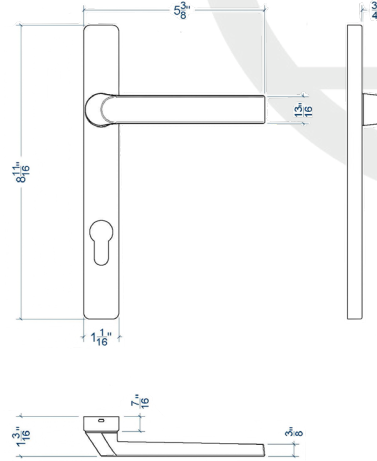

B. REDUCED HANDLE

0616332

0616339

C. COVER PLATE

Also available with lock (ref. CC)

0616343

ACCESSORIES

D. CYLINDER COVER