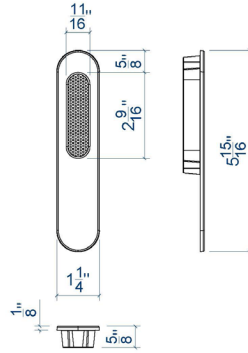

*Not suited for Folding Door with door elements

C. REDUCED HANDLE

161364

0617148

ACCESSORIES

D. PZ CYLINDER COVER

separate cylinder cover available with PuRity design in different dimensions and cylinder types

1.3. LIFT AND SLIDE DOORS

A. DESIGN HANDLE

0617106

B. COMFORT HANDLE

0617116

	A	A	B	B	C
	061.7105.PC	061.7106.PC	061.7115.PC	061.7116.PC	061.7112.PC
	✓	✓	✓	✓	✓
	✓	✓	✓	✓	✓

C. RECESSED HANDLE

0617112