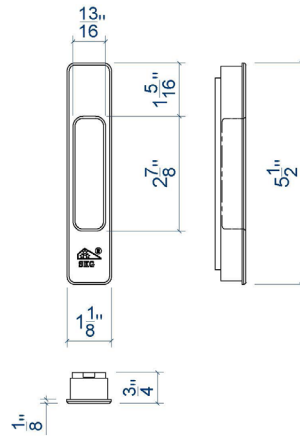

0616365

B. CUP HANDLE

0698446

C. RECESSED HANDLE

0616369

	A	B	C
	061.6365.XX 061.6366.XX 061.6367.XX 061.6368.XX	069.8446.XX	061.6369.XX
	✓	✓	
	✓	✓	

3. HORIZON

EXCLUSIVE AND ELEGANT DESIGN