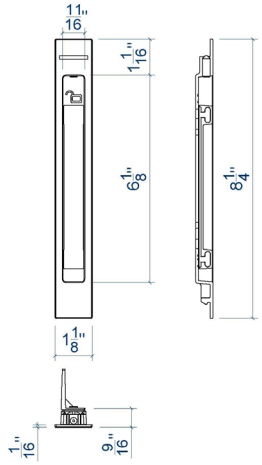

3.3. LIFT AND SLIDE DOORS

A. STANDARD HANDLE

0627694

0627696

B. CUP HANDLE

0627778

Also available with a locking handle (ref. BB)

0698403