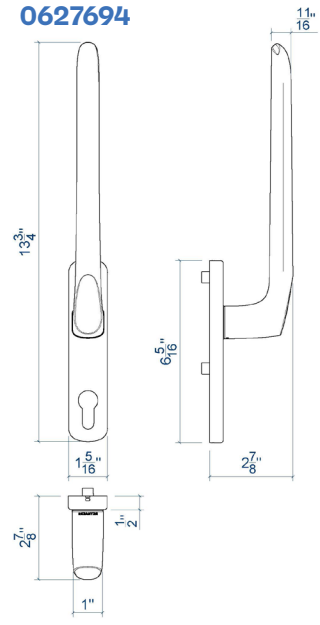

1617100

1617469, 1617100

Also available with a long cover plate (ref. AA)

B. COMFORT HANDLE

1617469, 1617100

Also available with a long cover plate (ref. BB)

1617469, 1617100

	A	AA	AA	B	BB	BB	C*	C*	D
	161.7125.- 161.7124.PC 161.7100.PC	161.7469.PC 161.7100.PC	161.7470.PC 161.7100.PC	161.7125.- 161.7124.PC 161.7110.PC	161.7469.PC 161.7110.PC	161.7470.PC 161.7110.PC	161.7363.PC	161.7364.PC	061.7148.PC
	✓	✓		✓	✓		✓	✓	✓
	✓		✓	✓		✓	✓	✓	✓

	A	AA	B	BB	C	D	E
	061.7130.XX 061.7131.XX 061.7140.XX 061.7141.XX 061.7480.XX 061.7481.XX	061.7132.XX 061.7142.XX	061.7134.XX 061.7135.XX 061.7139.XX 061.7144.XX 061.7145.XX 061.7149.XX 061.7182.XX 061.7183.XX	061.7133.XX 061.7136.XX 061.7143.XX	061.7484.XX 061.7485.XX	061.7486.XX 061.7487.XX	061.6992.XX
	✓	✓	✓	✓	✓	✓	✓
	✓	✓	✓	✓	✓	✓	✓

3.3. LIFT AND SLIDE DOORS

A. STANDARD HANDLE

0627694

0627696

B. CUP HANDLE

0627778

Also available with a locking handle (ref. BB)

0698403