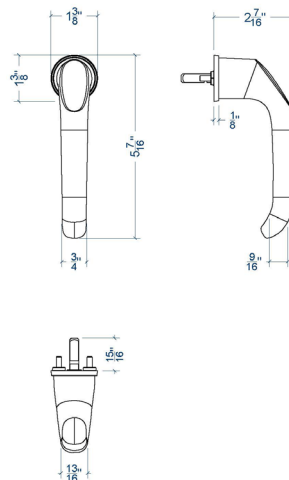

3.1. WINDOWS

A. STANDARD HANDLE

Also available on CF 77 and outward opening windows

0616451

B. ROSELESS HANDLE

0616453

	A	B
	061.6451.XX 060.6543.XX 060.6545.XX 060.6546.XX	061.6453.XX
	✓	✓
	✓	✓

3.2. DOORS

A. STANDARD & SECURITY HANDLE

Also available with a short cover plate (ref. AA)

0617132

0617130

B. REDUCED & SECURITY HANDLE

0617133

Also available with a short cover plate (ref. BB)

0617134