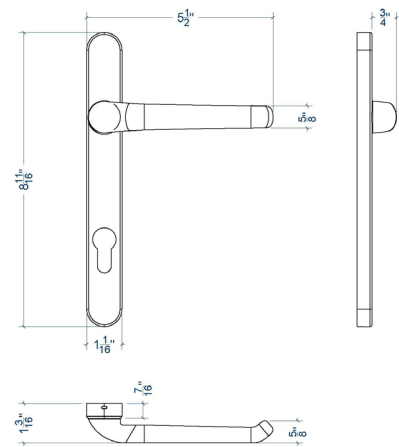

A. STANDARD & SECURITY HANDLE

Also available with a short cover plate (ref. AA)

0617132

0617130

B. REDUCED & SECURITY HANDLE

0617133

Also available with a short cover plate (ref. BB)

0617134