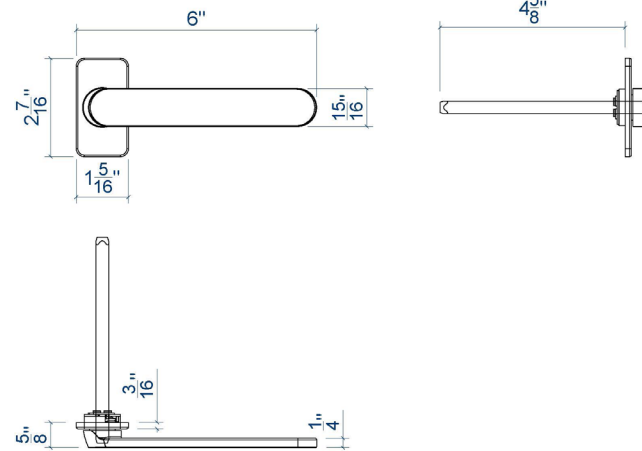

A	AA	AA	B	BB	BB	C*	C*	D
	161.7125.- 161.7124.PC 161.7100.PC	161.7469.PC 161.7100.PC	161.7470.PC 161.7100.PC	161.7125.- 161.7124.PC 161.7110.PC	161.7469.PC 161.7110.PC	161.7470.PC 161.7110.PC	161.7363.PC	161.7364.PC	061.7148.PC
	✓	✓		✓	✓		✓	✓	✓
	✓		✓	✓		✓	✓	✓	✓

*Not suited for Folding Door with door elements

C. REDUCED HANDLE

161364

ACCESSORIES

D. PZ CYLINDER COVER

separate cylinder cover available with PuRity design in different dimensions and cylinder types