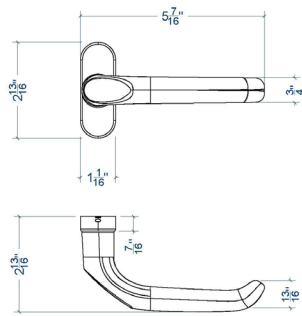

3.1. WINDOWS

A. STANDARD HANDLE

Also available on CF 77 and outward opening windows

0616451

B. ROSELESS HANDLE

0616453

	A	B
	061.6451.XX 060.6543.XX 060.6545.XX 060.6546.XX	061.6453.XX
	✓	✓
	✓	✓

3.2. DOORS

A. STANDARD & SECURITY HANDLE

Also available with a short cover plate (ref. AA)

0617132

0617130

B. REDUCED & SECURITY HANDLE

0617133

Also available with a short cover plate (ref. BB)

0617134