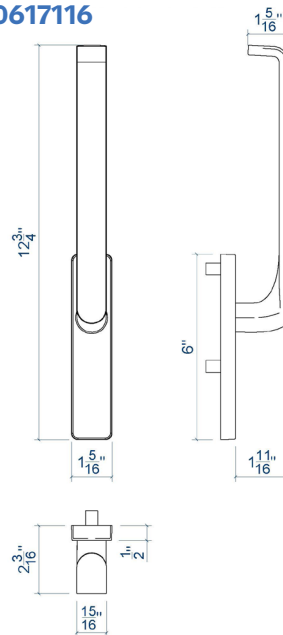

1617100

1617469, 1617100

Also available with a long cover plate (ref. AA)

B. COMFORT HANDLE

1617469, 1617100

Also available with a long cover plate (ref. BB)

1617469, 1617100

	A	AA	AA	B	BB	BB	C*	C*	D
	161.7125.- 161.7124.PC 161.7100.PC	161.7469.PC 161.7100.PC	161.7470.PC 161.7100.PC	161.7125.- 161.7124.PC 161.7110.PC	161.7469.PC 161.7110.PC	161.7470.PC 161.7110.PC	161.7363.PC	161.7364.PC	061.7148.PC
	✓	✓		✓	✓		✓	✓	✓
	✓		✓	✓		✓	✓	✓	✓

1.3. LIFT AND SLIDE DOORS

A. DESIGN HANDLE

0617106

B. COMFORT HANDLE

0617116

	A	A	B	B	C
	061.7105.PC	061.7106.PC	061.7115.PC	061.7116.PC	061.7112.PC
	✓	✓	✓	✓	✓
	✓	✓	✓	✓	✓

C. RECESSED HANDLE

0617112