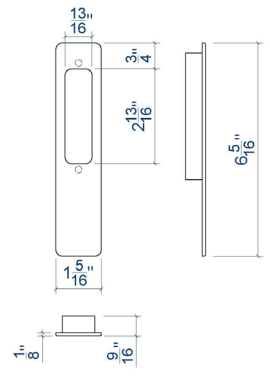

3.3. LIFT AND SLIDE DOORS

A. STANDARD HANDLE

0627694

0627696

B. CUP HANDLE

0627778

Also available with a locking handle (ref. BB)

0698403