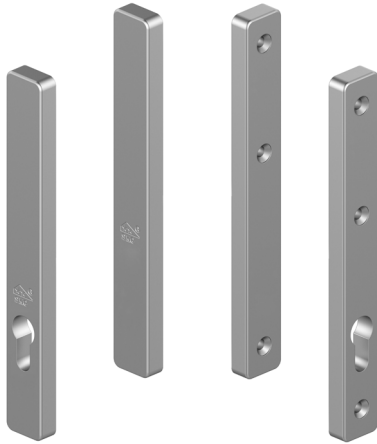

B. REDUCED HANDLE

0616332

0616339

C. COVER PLATE

Also available with lock (ref. CC)

0616343

ACCESSORIES

D. CYLINDER COVER

Separate cylinder cover available for all Touch door handles.

0616334

E. SECURITY HANDLE

0616347

F. REDUCED SECURITY HANDLE

0616352

G. SECURITY COVER PLATE

0616357

0616356

	E	F	G
	061.6347.XX 061.6348.XX 061.6349.XX 061.6350.XX	061.6351.XX 061.6352.XX 061.6353.XX 061.6354.XX	061.6355.XX 061.6356.XX 061.6357.XX 061.6358.XX
	✓	✓	✓
	✓	✓	✓

2.3. LIFT AND SLIDE DOORS

A. STANDARD HANDLE