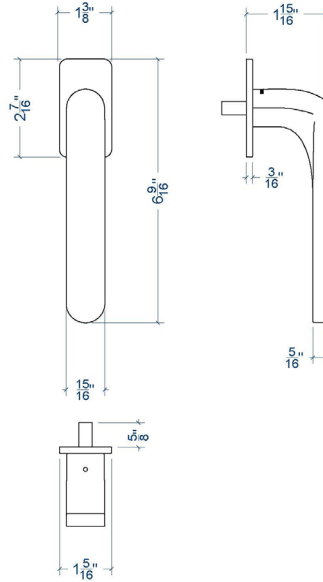

1.1. WINDOWS

A. DESIGN HANDLE

1617100

B. COMFORT HANDLE

	A	B	C
	161.7126.- 161.7124.PC 161.7100.PC	161.7126.- 161.7124.PC 161.7110.PC	061.7137.PC
	✓	✓	✓
	✓	✓	✓