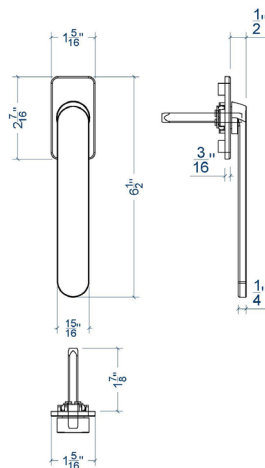

A. REDUCED HANDLE

0617138