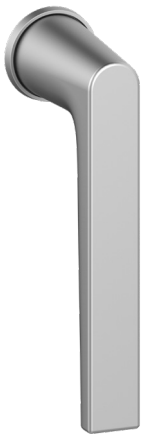

2.1. WINDOWS

A. STANDARD HANDLE

Also available for
CF and outward
opening windows

0606455

	A	B	C
	060.6455.XX	060.6467.PA	060.6450.PA
	✓	✓	✓
	✓	✓	✓

B. REDUCED HANDLE

0606467

C. ROSELESS HANDLE

0606450

2.2. DOORS

A. STANDARD HANDLE

0616335

0616330

	A	AA	B	BB	C	CC	D
	061.6335.XX 061.6336.XX 061.6337.XX 061.6338.XX	061.6330.XX 061.6331.XX	061.6339.XX 061.6340.XX 061.6341.XX 061.6342.XX	061.6332.XX 061.6333.XX	061.6345.XX 061.6346.XX	061.6343.XX 061.6344.XX	061.6334.XX
	✓	✓	✓	✓		✓	✓
	✓		✓		✓	✓	✓