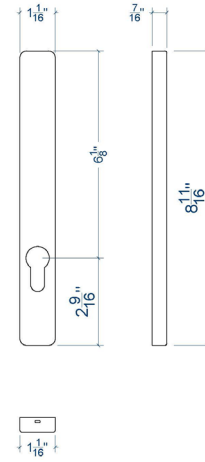

B. REDUCED HANDLE

0616332

0616339

C. COVER PLATE

Also available with lock (ref. CC)

0616343

ACCESSORIES

D. CYLINDER COVER