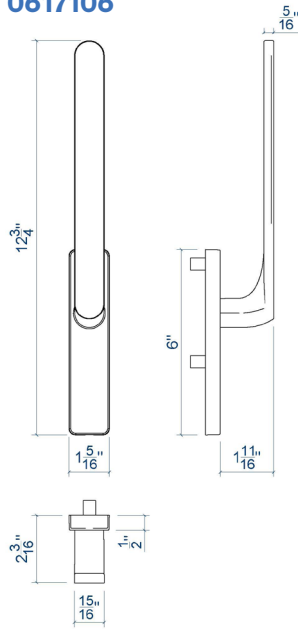

1.3. LIFT AND SLIDE DOORS

0617106