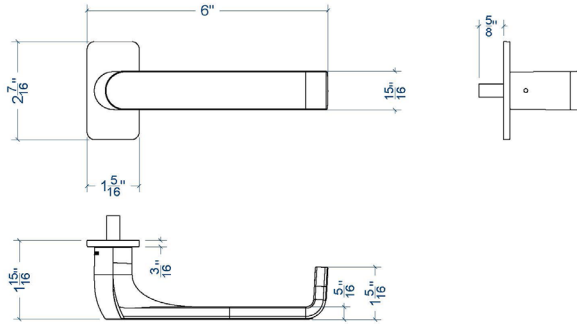

1617100

1617469, 1617100

Also available with a long cover plate (ref. AA)

B. COMFORT HANDLE

1617469, 1617100

Also available with a long cover plate (ref. BB)

1617469, 1617100

	A	AA	AA	B	BB	BB	C*	C*	D
	161.7125.- 161.7124.PC 161.7100.PC	161.7469.PC 161.7100.PC	161.7470.PC 161.7100.PC	161.7125.- 161.7124.PC 161.7110.PC	161.7469.PC 161.7110.PC	161.7470.PC 161.7110.PC	161.7363.PC	161.7364.PC	061.7148.PC
	✓	✓		✓	✓		✓	✓	✓
	✓		✓	✓		✓	✓	✓	✓