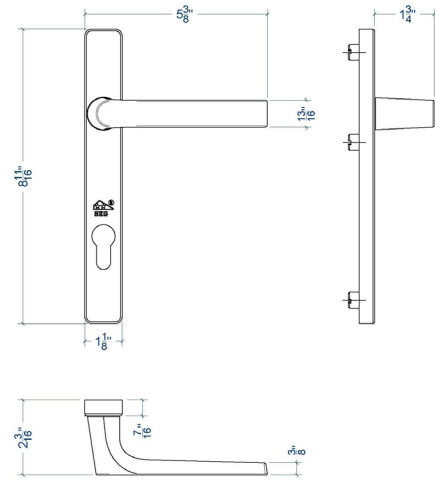

Separate cylinder cover available for all Touch door handles.

0616334

E. SECURITY HANDLE

0616347

F. REDUCED SECURITY HANDLE

0616352

G. SECURITY COVER PLATE

0616357

0616356

	E	F	G
	061.6347.XX 061.6348.XX 061.6349.XX 061.6350.XX	061.6351.XX 061.6352.XX 061.6353.XX 061.6354.XX	061.6355.XX 061.6356.XX 061.6357.XX 061.6358.XX
	✓	✓	✓
	✓	✓	✓

2.3. LIFT AND SLIDE DOORS

A. STANDARD HANDLE