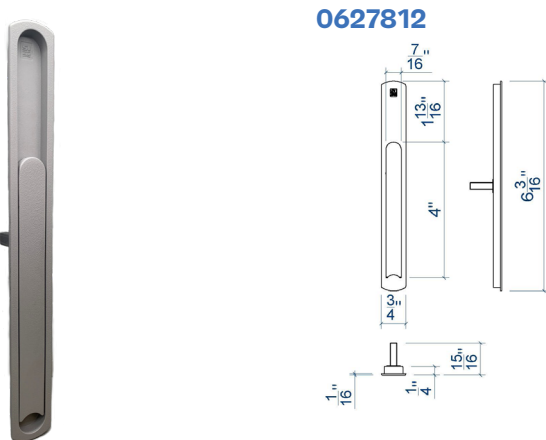

4.2. SLIDING DOORS

A. SLIMPATIO 68 LOCKING CUP HANDLE

	A	B	C	D
	069.8050.XX	062.7775.XX 062.7777.XX	106.1340.XX 106.1350.XX	062.7812.XX
	✓	✓	✓	✓
	✓	✓	✓	✓

B. DOORPULL HI-FINITY

C. DOORPULL HI-FINITY FIN

D. CONCEALED HANDLE