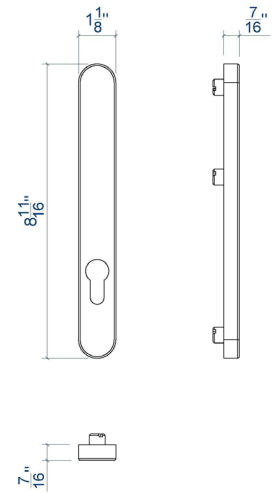

0617487

ACCESSORIES

E. CYLINDER COVER

Separate cylinder cover available for all Horizon door handles.

	A	AA	B	BB	C	D	E
	061.7130.XX 061.7131.XX 061.7140.XX 061.7141.XX 061.7480.XX 061.7481.XX	061.7132.XX 061.7142.XX	061.7134.XX 061.7135.XX 061.7139.XX 061.7144.XX 061.7145.XX 061.7149.XX 061.7182.XX 061.7183.XX	061.7133.XX 061.7136.XX 061.7143.XX	061.7484.XX 061.7485.XX	061.7486.XX 061.7487.XX	061.6992.XX
	✓	✓	✓	✓	✓	✓	✓
	✓	✓	✓	✓	✓	✓	✓