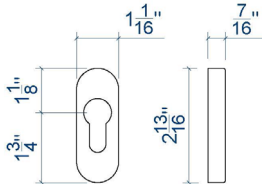

0616992

ACCESSORIES

E. CYLINDER COVER

Separate cylinder cover available for all Horizon door handles.

	A	AA	B	BB	C	D	E
	061.7130.XX 061.7131.XX 061.7140.XX 061.7141.XX 061.7480.XX 061.7481.XX	061.7132.XX 061.7142.XX	061.7134.XX 061.7135.XX 061.7139.XX 061.7144.XX 061.7145.XX 061.7149.XX 061.7182.XX 061.7183.XX	061.7133.XX 061.7136.XX 061.7143.XX	061.7484.XX 061.7485.XX	061.7486.XX 061.7487.XX	061.6992.XX
	✓	✓	✓	✓	✓	✓	✓
	✓	✓	✓	✓	✓	✓	✓