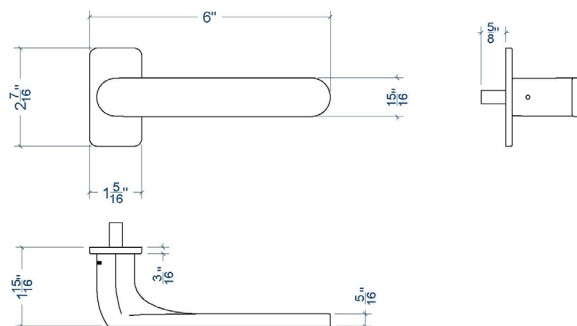

C. REDUCED HANDLE

0617137

1.2. DOORS

A. DESIGN HANDLE

1617100