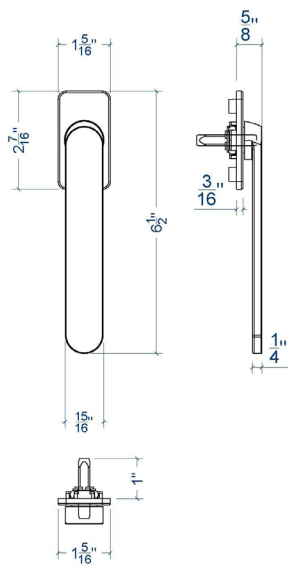

1617100

B. COMFORT HANDLE

1617110

	A	B	C
	161.7126.- 161.7124.PC 161.7100.PC	161.7126.- 161.7124.PC 161.7110.PC	061.7137.PC
	✓	✓	✓
	✓	✓	✓

C. REDUCED HANDLE

0617137

1.2. DOORS

A. DESIGN HANDLE

1617100

1617469, 1617100

Also available with a long cover plate (ref. AA)

B. COMFORT HANDLE

1617469, 1617100

Also available with a long cover plate (ref. BB)

1617469, 1617100

	A	AA	AA	B	BB	BB	C*	C*	D
	161.7125.- 161.7124.PC 161.7100.PC	161.7469.PC 161.7100.PC	161.7470.PC 161.7100.PC	161.7125.- 161.7124.PC 161.7110.PC	161.7469.PC 161.7110.PC	161.7470.PC 161.7110.PC	161.7363.PC	161.7364.PC	061.7148.PC
	✓	✓		✓	✓		✓	✓	✓
	✓		✓	✓		✓	✓	✓	✓