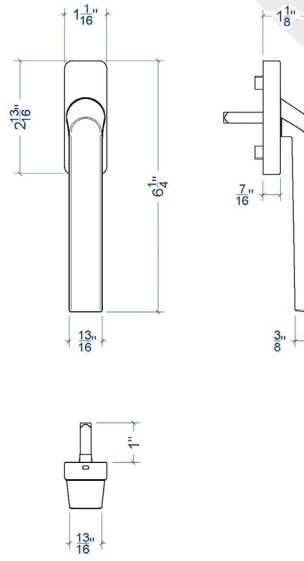

2.1. WINDOWS

A. STANDARD HANDLE

Also available for
CF and outward
opening windows

0606455

	A	B	C
	060.6455.XX	060.6467.PA	060.6450.PA
	✓	✓	✓
	✓	✓	✓

B. REDUCED HANDLE

0606467

C. ROSELESS HANDLE