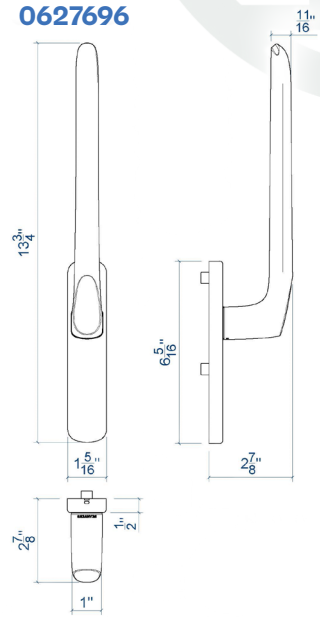

1617100

1617469, 1617100

Also available with a long cover plate (ref. AA)

B. COMFORT HANDLE

1617469, 1617100

Also available with a long cover plate (ref. BB)

1617469, 1617100

	A	AA	AA	B	BB	BB	C*	C*	D
	161.7125.- 161.7124.PC 161.7100.PC	161.7469.PC 161.7100.PC	161.7470.PC 161.7100.PC	161.7125.- 161.7124.PC 161.7110.PC	161.7469.PC 161.7110.PC	161.7470.PC 161.7110.PC	161.7363.PC	161.7364.PC	061.7148.PC
	✓	✓		✓	✓		✓	✓	✓
	✓		✓	✓		✓	✓	✓	✓

3.3. LIFT AND SLIDE DOORS

A. STANDARD HANDLE

0627694

0627696

B. CUP HANDLE

0627778

Also available with a locking handle (ref. BB)

0698403