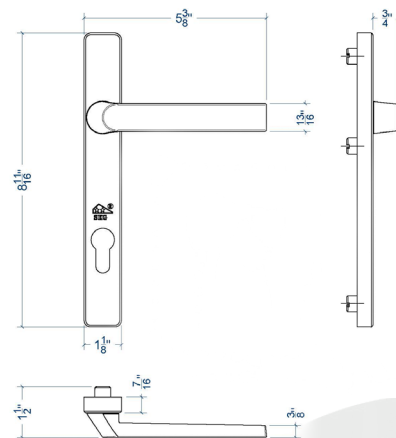

Separate cylinder cover available for all Touch door handles.

0616334

E. SECURITY HANDLE

0616347

F. REDUCED SECURITY HANDLE

0616352

G. SECURITY COVER PLATE

0616357