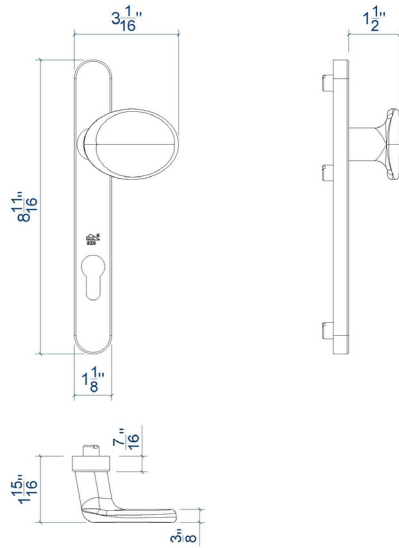

0617484

ACCESSORIES

E. CYLINDER COVER

Separate cylinder cover available for all Horizon door handles.

	A	AA	B	BB	C	D	E
	061.7130.XX 061.7131.XX 061.7140.XX 061.7141.XX 061.7480.XX 061.7481.XX	061.7132.XX 061.7142.XX	061.7134.XX 061.7135.XX 061.7139.XX 061.7144.XX 061.7145.XX 061.7149.XX 061.7182.XX 061.7183.XX	061.7133.XX 061.7136.XX 061.7143.XX	061.7484.XX 061.7485.XX	061.7486.XX 061.7487.XX	061.6992.XX
	✓	✓	✓	✓	✓	✓	✓
	✓	✓	✓	✓	✓	✓	✓