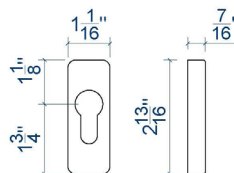

ACCESSORIES

D. CYLINDER COVER

Separate cylinder cover available for all Touch door handles.

0616334