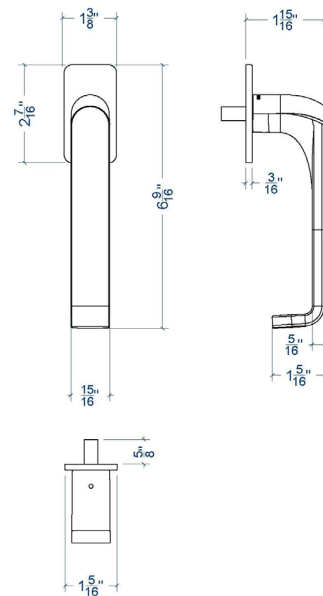

1.1. WINDOWS

A. DESIGN HANDLE

B. COMFORT HANDLE

1617110

	A	B	C
	161.7126.- 161.7124.PC 161.7100.PC	161.7126.- 161.7124.PC 161.7110.PC	061.7137.PC
	✓	✓	✓
	✓	✓	✓