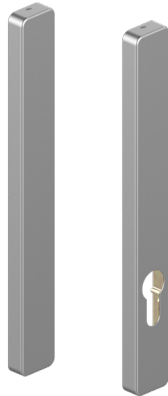

B. REDUCED HANDLE

0616332

0616339

C. COVER PLATE

Also available with lock (ref. CC)

0616343

ACCESSORIES

D. CYLINDER COVER