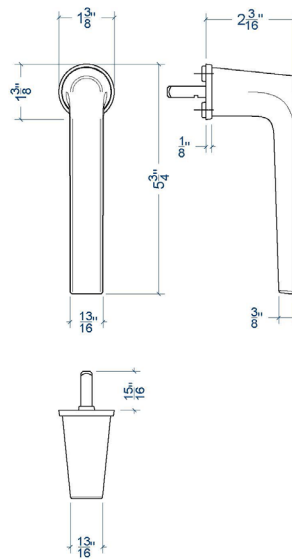

B. REDUCED HANDLE

0606467

C. ROSELESS HANDLE

0606450