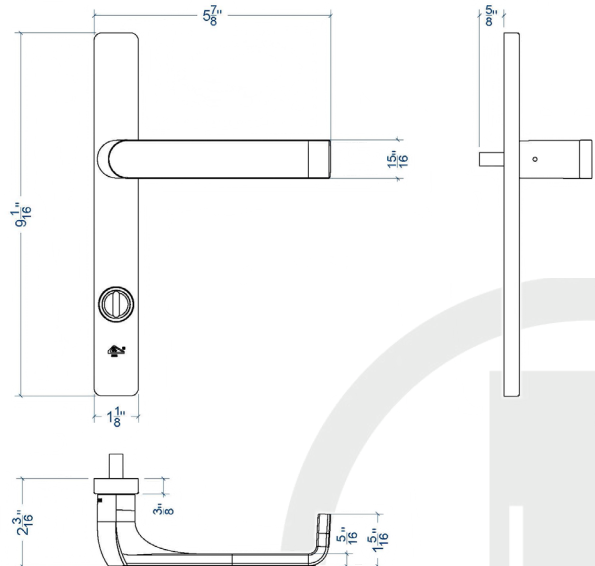

1617100

1617469, 1617100

Also available with a long cover plate (ref. AA)

B. COMFORT HANDLE

1617469, 1617100

Also available with a long cover plate (ref. BB)

1617469, 1617100

	A	AA	AA	B	BB	BB	C*	C*	D
	161.7125.- 161.7124.PC 161.7100.PC	161.7469.PC 161.7100.PC	161.7470.PC 161.7100.PC	161.7125.- 161.7124.PC 161.7110.PC	161.7469.PC 161.7110.PC	161.7470.PC 161.7110.PC	161.7363.PC	161.7364.PC	061.7148.PC
	✓	✓		✓	✓		✓	✓	✓
	✓		✓	✓		✓	✓	✓	✓