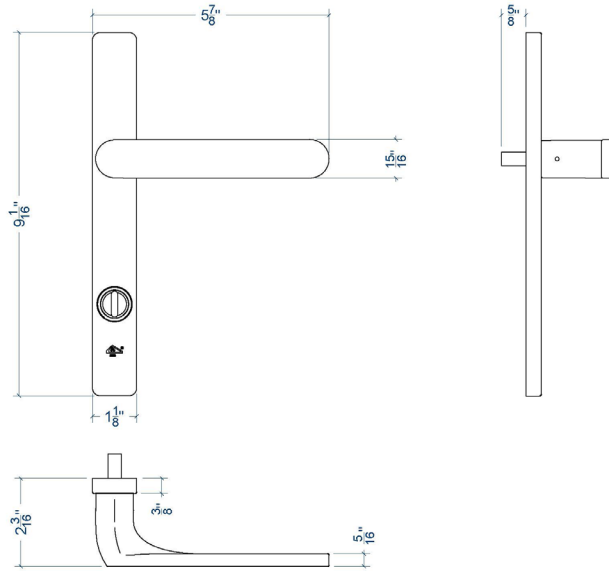

1617100

1617469, 1617100

Also available with a long cover plate (ref. AA)

B. COMFORT HANDLE

1617469, 1617100

Also available with a long cover plate (ref. BB)

1617469, 1617100

	A	AA	AA	B	BB	BB	C*	C*	D
	161.7125.- 161.7124.PC 161.7100.PC	161.7469.PC 161.7100.PC	161.7470.PC 161.7100.PC	161.7125.- 161.7124.PC 161.7110.PC	161.7469.PC 161.7110.PC	161.7470.PC 161.7110.PC	161.7363.PC	161.7364.PC	061.7148.PC
	✓	✓		✓	✓		✓	✓	✓
	✓		✓	✓		✓	✓	✓	✓