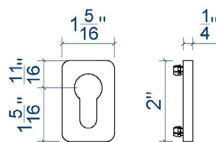

*Not suited for Folding Door with door elements

C. REDUCED HANDLE

161364

0617148

ACCESSORIES

D. PZ CYLINDER COVER

separate cylinder cover available with PuRity design in different dimensions and cylinder types